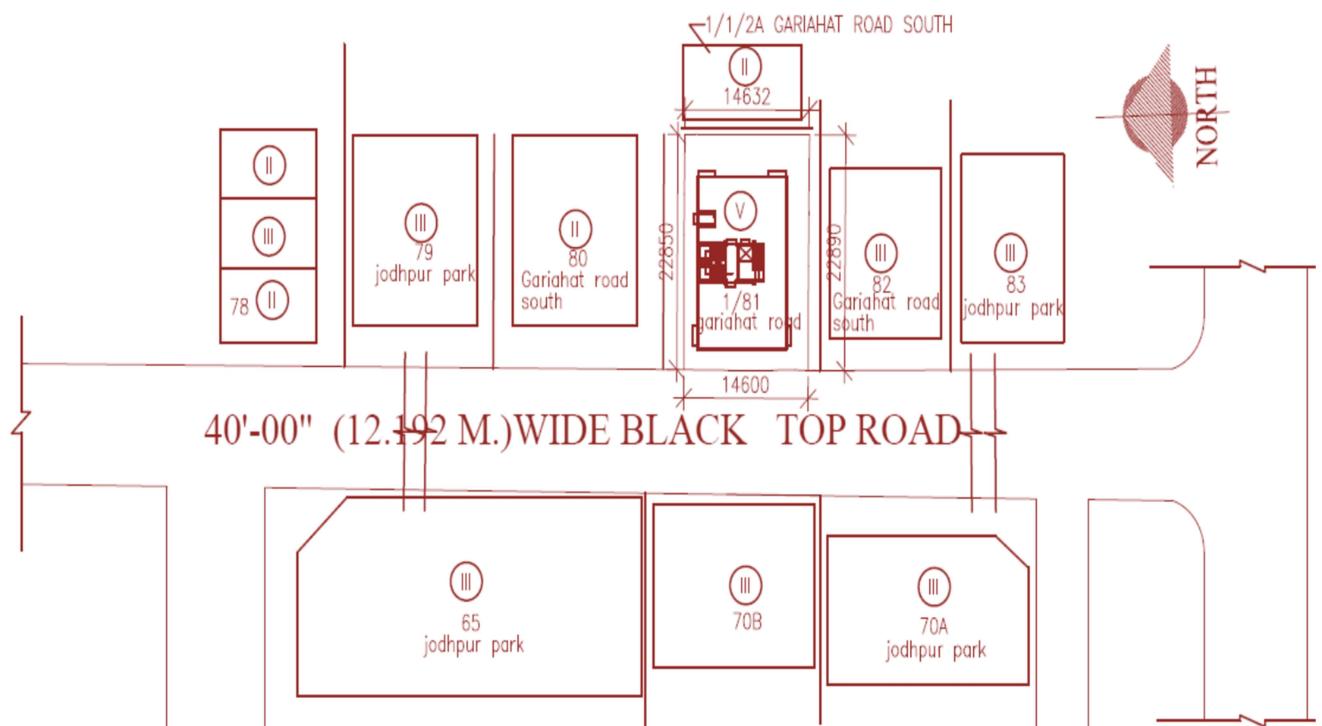

CONTRACTOR | DEVELOPER | FABRICATOR | DESIGNER

Location Map with Latitude and Longitude for the Project named "1/81" at 1/81, Gariahat Road, under Ward No. 93 of Borough - X of KMC, PS - Lake, Kolkata - 700078, WB, India:

Latitude	Longitude
22.507172	88.365447

SITE PLAN
scale: 1:600

M/s. SAGAR CONSTRUCTION
S. Chakraborty
Partner

M/s. SAGAR CONSTRUCTION
Partner

M/s. SAGAR CONSTRUCTION
Partner